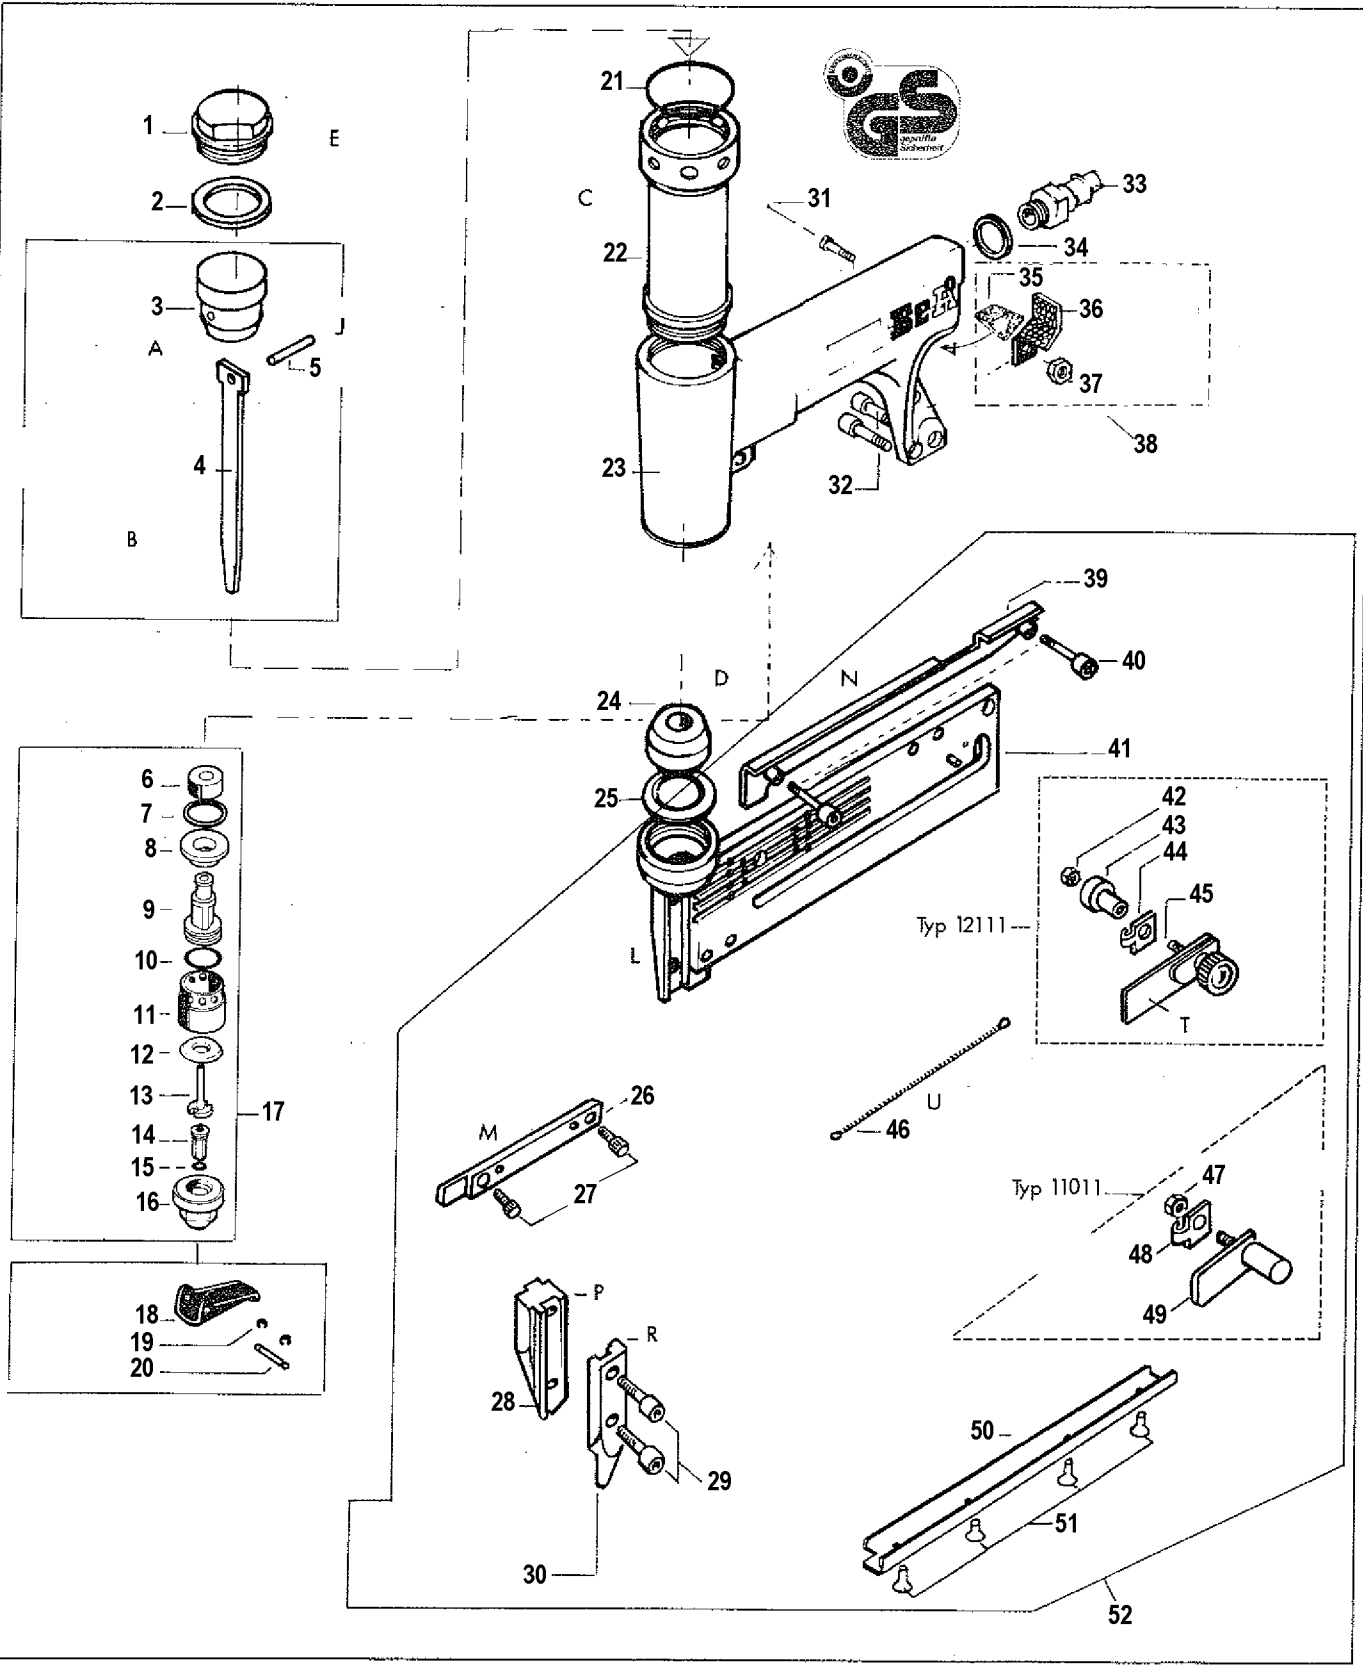

Typ
Type
Tipo

S 125-110 (Art.-Nr. 2211011000 Standardgerät/Basicmodel)
SK 325-121 (Art.-Nr. 2212111000 Standardgerät/Basicmodel)

N/A

BA-T121

Parts List for S 125-110 Type 0

Item Number	Part Number	Description	Qty Required
1	000000-00	No Longer Available	1
2	BA-2000052060	GASKET	1
3	BA-2000052350	MAIN PISTON ASSY	1
4	000000-00	No Longer Available	1
4	000000-00	No Longer Available	1
5	000000-00	No Longer Available	1
6	000000-00	No Longer Available	1
7	000000-00	No Longer Available	1
8	000000-00	No Longer Available	1
9	000000-00	No Longer Available	1
10	BA-600140	O-RING	1
11	000000-00	No Longer Available	1
12	000000-00	No Longer Available	1
13	000000-00	No Longer Available	1
14	000000-00	No Longer Available	1
15	BA-600060	O-RING	1
16	000000-00	No Longer Available	1
17	000000-00	No Longer Available	1
18	000000-00	No Longer Available	1
19	000000-00	No Longer Available	1
20	BA-2000020470	VALVE TRIGGER PIN	1
21	BA-600240	O-RING	1
22	000000-00	No Longer Available	1
23	000000-00	No Longer Available	1
24	BA-2007601860	BUMPER	1
25	BA-2000052401	GASKET	1
26	000000-00	No Longer Available	1